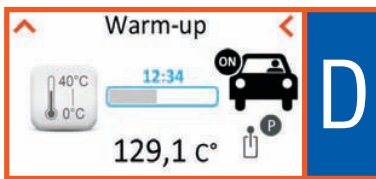

S-DRIVE 4500

S-DRIVE 5000

> Le foto sono puramente indicative e possono essere cambiate senza preavviso.
> The pictures have merely explanatory purposes and can be changed with no warning.